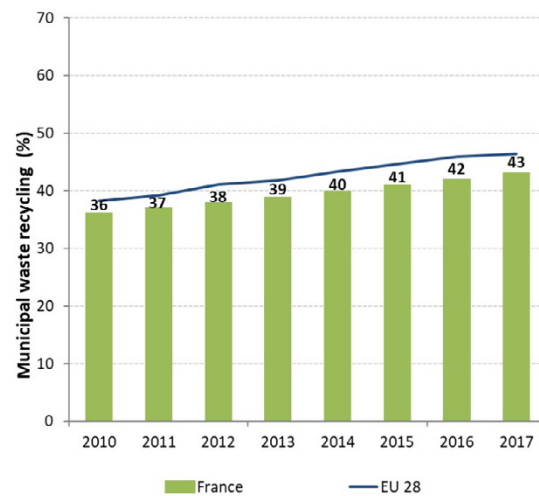

# FRANCE

👤 TOTAL POPULATION (MILLION): 67.03

🏙️ % CITIES: 47.6%

🏘️ % TOWNS AND SUBURBS: 19.3%

👨‍👩‍👧‍👦 % RURAL: 33.1%

📄 RECEIVED EARLY WARNING REPORT: NO

🗑️ FOOD WASTE

POTENTIAL GENERATION (KG/CAPITA): 122.3

POTENTIAL GENERATION (T): 8,199,668

POTENTIAL MAXIMUM CAPTURE WITH OPTIMISED COLLECTION SCHEMES (T): 6,969,718

CURRENT CAPTURE (T): 1,720,000

CURRENT CAPTURE (% ON POTENTIAL GENERATION): 21%

AMOUNT STILL TO BE CAPTURED (T): 5,249,718

🌿 BIO-WASTE

CURRENT CAPTURE (% ON POTENTIAL GENERATION): 54%

[LINK TO NATIONAL WASTE DATA](#)

Source: EC Environmental legislation implementation assessment, national reports 2019