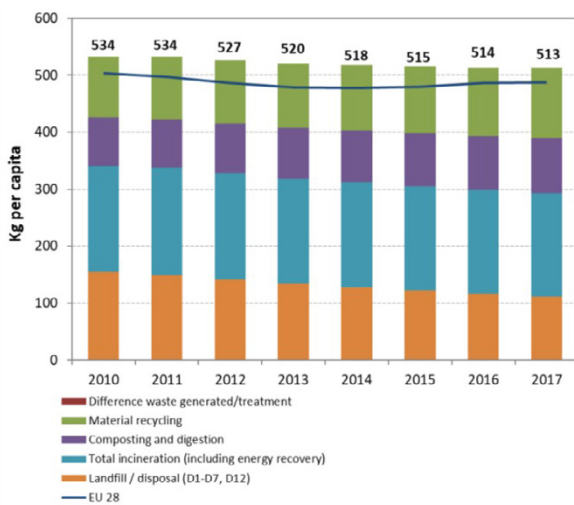

POTENTIAL GENERATION (T): 8,199,668

POTENTIAL MAXIMUM CAPTURE WITH OPTIMISED COLLECTION SCHEMES (T): 6,969,718

CURRENT CAPTURE (T): 1,720,000

CURRENT CAPTURE (% ON POTENTIAL GENERATION): 21%

AMOUNT STILL TO BE CAPTURED (T): 5,249,718

🌿 BIO-WASTE

CURRENT CAPTURE (% ON POTENTIAL GENERATION): 54%

[LINK TO NATIONAL WASTE DATA](#)

Source: EC Environmental legislation implementation assessment, national reports 2019